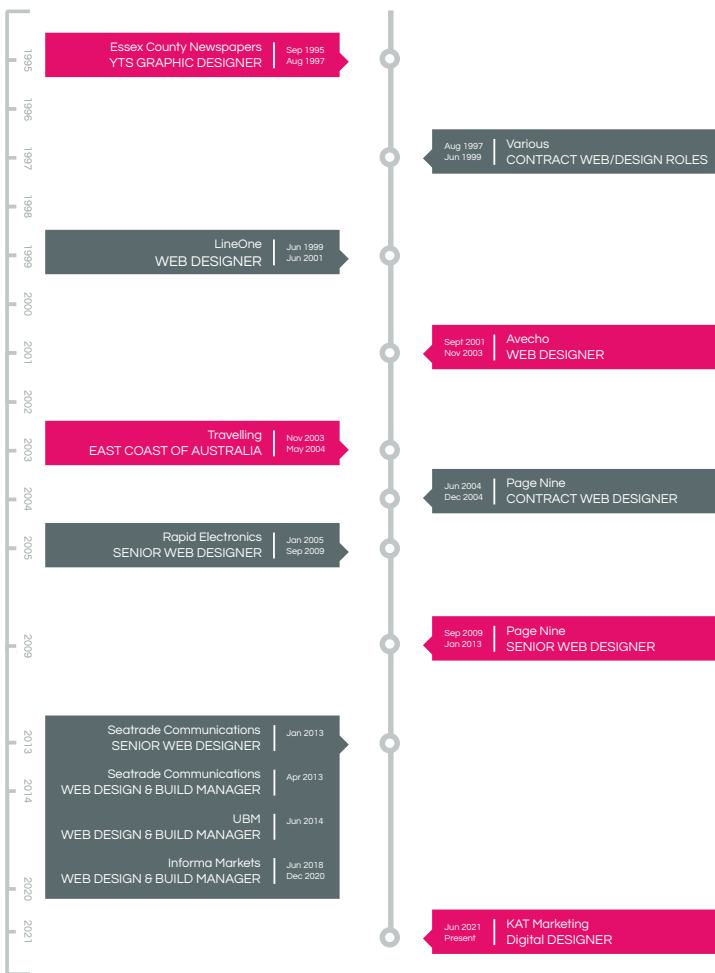

I am a Digital Designer with over 20 years experience dedicated to on and offline design. My specialities reside in user interface design within corporate industries, agencies and freelance. Proficient in design and prototyping applications with a firm understanding of web technologies, user experience and all stages of website production. Creative thinker with a human-centered approach to design. Strong communicator that applies an agile methodology to a project combined with a passion for quality. My other skills include an aptitude for branding and design systems. I enable brands to evoke their values through their visual identities and messaging.

✉ sally-ann@ramplin.co.uk

☎ 07597705577

🌐 ramplin.co.uk

experience

kat marketing - digital designer

I am responsible for the User Experience and User Interface design at KAT Marketing.

I meet with clients to discuss, advise on and implement their requirements to best practices.

I have created and presented numerous website design evolutions and new website designs during my time at KAT Marketing.

I also design social graphics, brand identities, presentations and the odd motion graphic!

I love how Digital is an ever evolving path and am passionate about creating an aesthetically compelling, yet user centric experience for a diverse client base and audience.